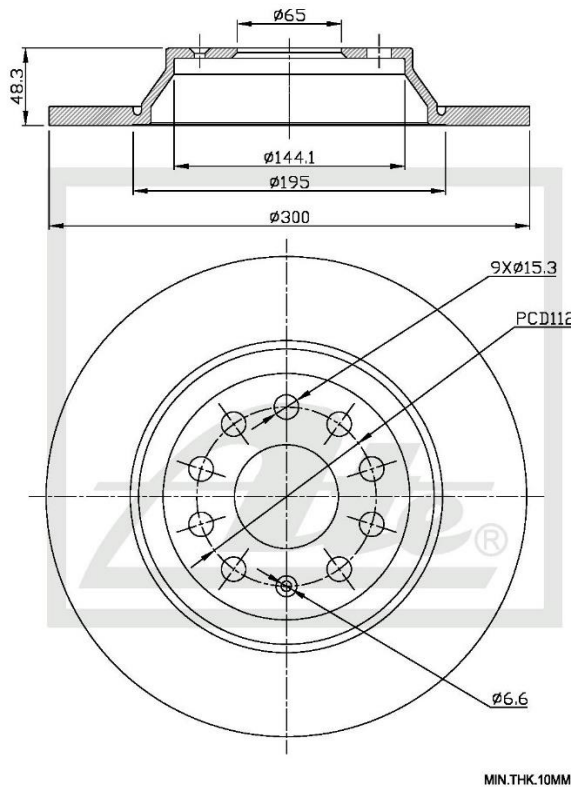

NEW PART NUMBER

Drawing

Details of New Part

Brake Disc – Rear

Product Dimensions

Diameter - 300mm

Thickness - 12mm

Height – 48.3mm

PCD - 112mm

Spigot - 65mm

Package Dimensions

Weight – 5500g

L – 341.16mm

W – 331.13mm

H – 58.55mm

Barcode